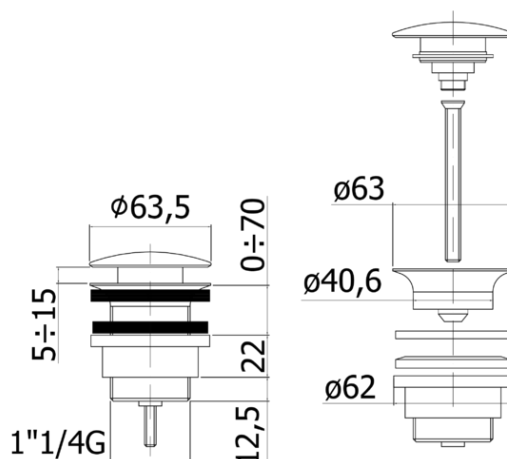

## DESCRIZIONE | DESCRIPTION

- Scarico Clic-Clac 1"1/4G completo di:
- piletta h60mm
- con/senza troppo pieno
- vite blocco e raccordo
- 1"1/4G Clic-Clac press top waste complete with:
- waste h60mm
- with/without overflow
- locking screw and connection

### ZSCA 050

- regolabile da 0 a 70mm
- adjustable from 0 to 70mm